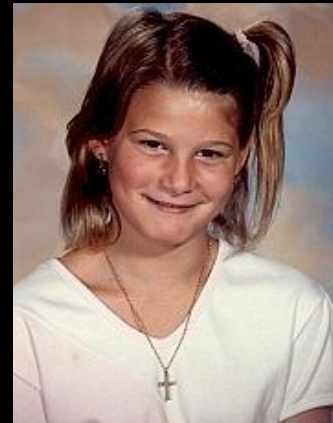

\$50,000 REWARD

Do you recognize this curtain?

**This is new evidence in the 1989
murder of 10-year old
Amy Mihaljevic.**

Her body was found in Ashland County.

**Look closely at the
homemade curtain**

**27" x 68" - believed to be made
out of a bedspread.**

**A \$50,000 reward is being
offered** if your information leads to the
conviction of the person responsible
for this crime.

**Anyone who might be able to help identify where this avocado-green curtain
came from is asked to contact the Bay Village Police Department.**